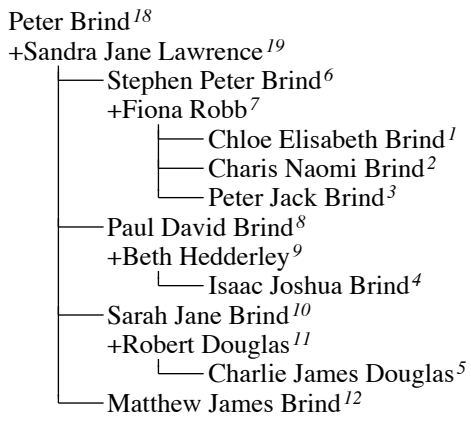

A Genealogy Report For

PETER BRIND

Created on 2 April 2010
"The Complete Genealogy Reporter"
© 2006-2010 Nigel Bufton Software
under license to MyHeritage Family Tree Builder

CONTENTS

- 1. PATERNAL ANCESTRY**
- 2. MATERNAL ANCESTRY**
- 3. DESCENDANTS**
- 4. DIRECT RELATIONS**
- 5. FAMILY TREES**
- 6. INDEX OF PLACES**
- 7. INDEX OF DATES**
- 8. INDEX OF INDIVIDUALS**

1. PATERNAL ANCESTRY

2. MATERNAL ANCESTRY

Muriel Packer³⁶

3. DESCENDANTS

4. DIRECT RELATIONS

Generation of Grandchildren

1. CHLOE ELISABETH BRIND (Peter's granddaughter, see Descendants) was born on 14 September 1995 to Stephen Peter Brind⁶ and Fiona Robb⁷, as shown in family tree 1.
2. CHARIS NAOMI BRIND (Peter's granddaughter, see Descendants) was born on 13 April 1997 to Stephen Peter Brind⁶ and Fiona Robb⁷, as shown in family tree 1.
3. PETER JACK BRIND (Peter's grandson, see Descendants) was born on 17 April 1999 to Stephen Peter Brind⁶ and Fiona Robb⁷, as shown in family tree 1.
4. ISAAC JOSHUA BRIND (Peter's grandson, see Descendants) was born on 1 May 2009 to Paul David Brind⁸ and Beth Hedderley⁹, as shown in family tree 2.
5. CHARLIE JAMES DOUGLAS (Peter's grandson, see Descendants) was born on 22 November 2008 to Robert Douglas¹¹ and Sarah Jane Brind¹⁰, as shown in family tree 3.