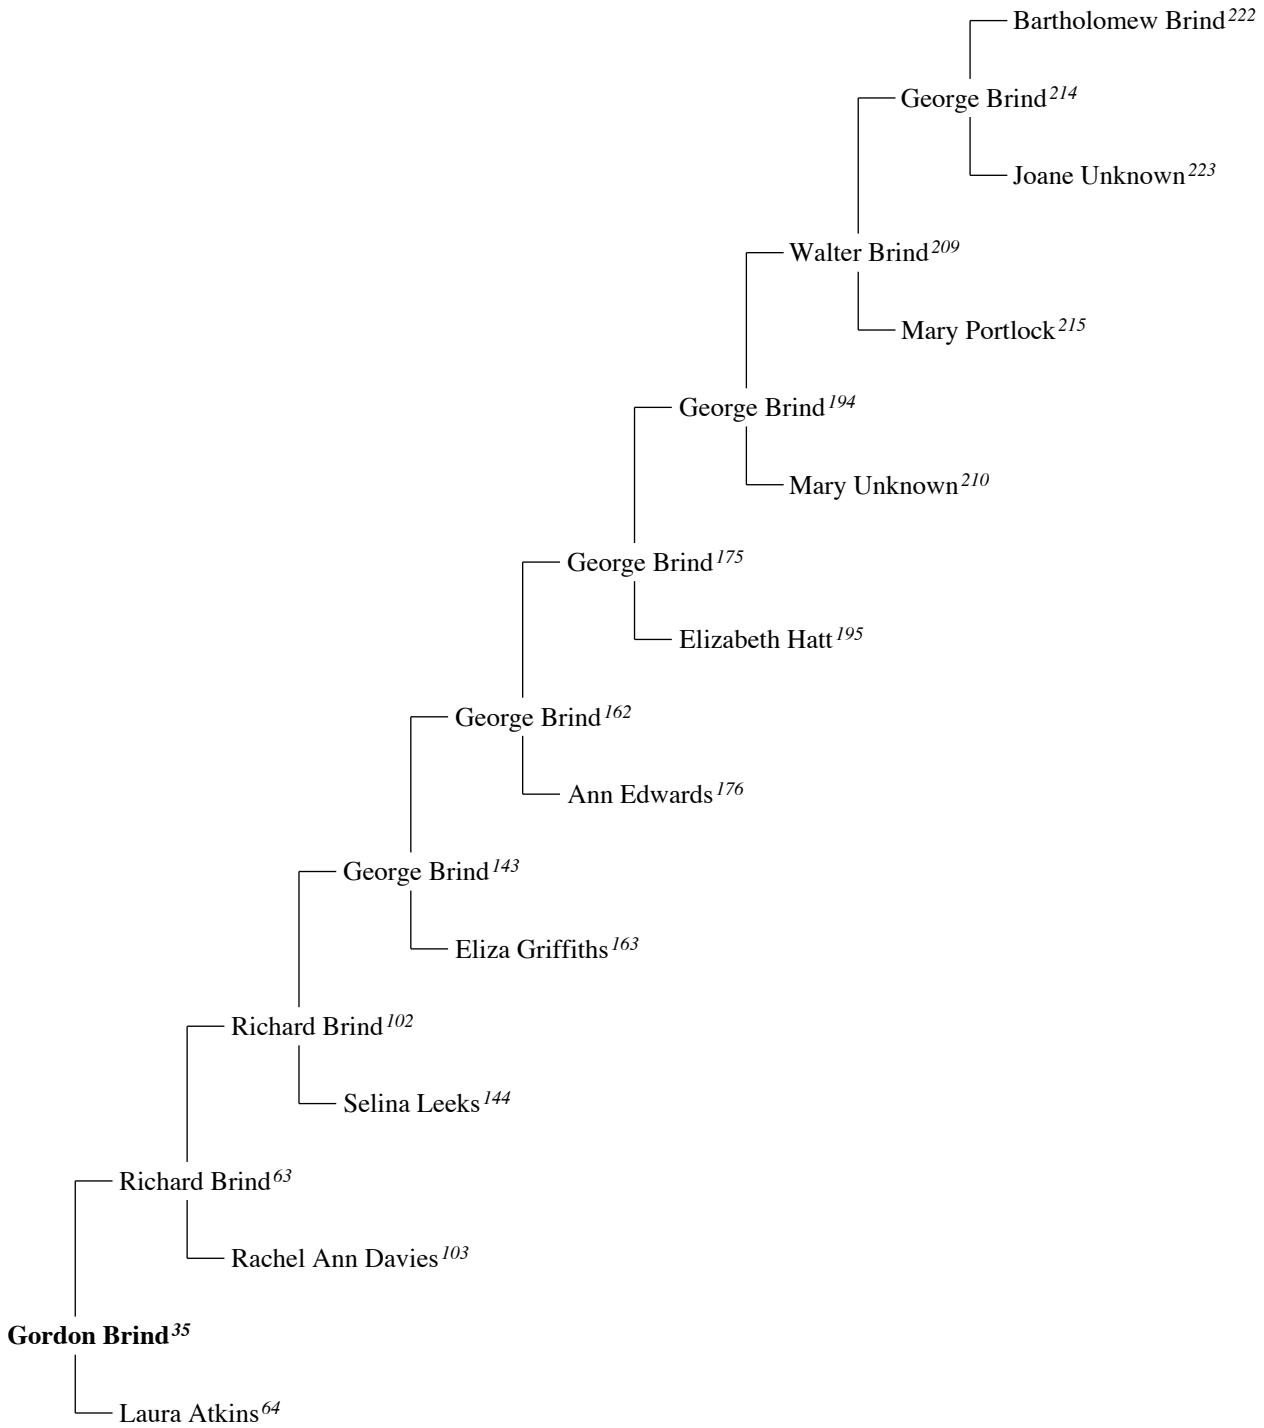

1. PATERNAL ANCESTRY